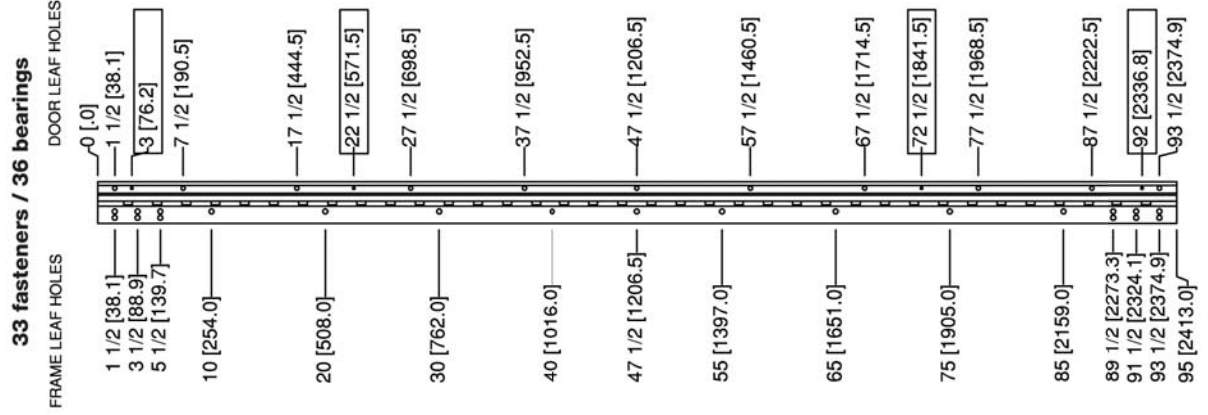

ALUMINUM CONTINUOUS GEAR HINGES TEMPLATES

CG34N-CG34

83rd HD

85th HD

95th HD

120th HD