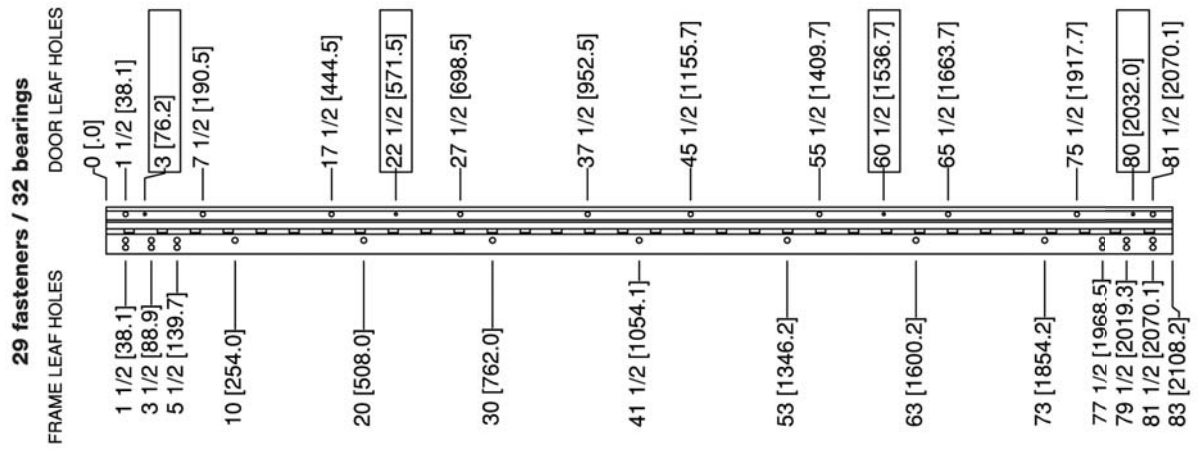

ALUMINUM CONTINUOUS GEAR HINGES TEMPLATES

CG34N-CG34

83rd HD

85th HD

95th HD

120th HD