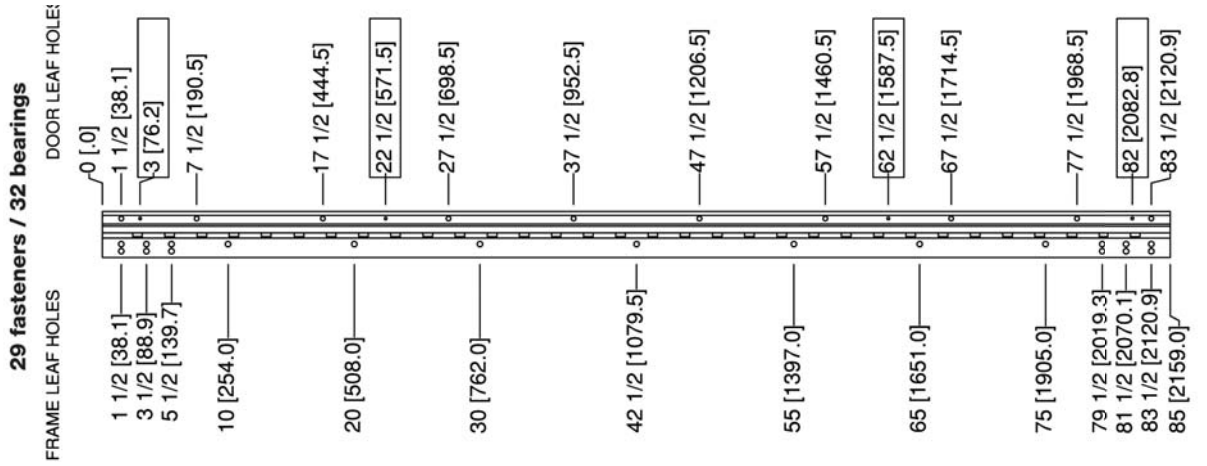

ALUMINUM CONTINUOUS GEAR HINGES TEMPLATES

CG34N-CG34

83rd HD

85th HD

95th HD

120th HD